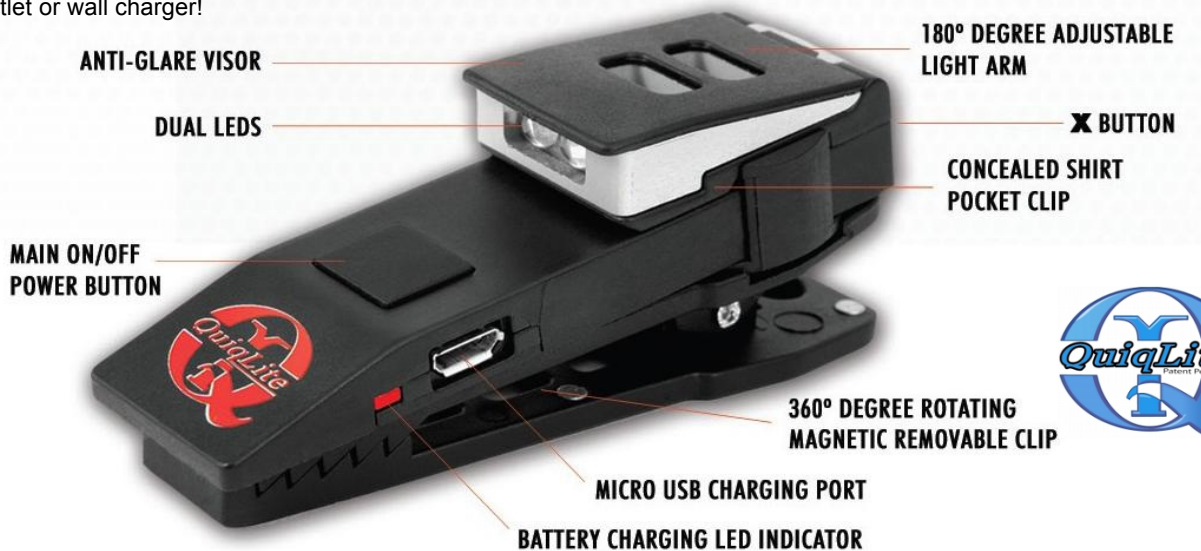

Innovation
2012

THE WORLD'S SMALLEST „BRIGHTEST USB RECHARGEABLE,,

HANDS--FREE CONCEALED LED LIGHT SOURCE FOR YOUR UNIFORM SHIRT POCKET !

QuiqLiteX

RECHARGEABLE

QUIQLITE^X IS RECHARGEABLE WITH DUAL SWITCH SUPERBRIGHT TECHNOLOGY,

delivering from 20 up to 150 lumens of light on demand. Manufactured from high strength nylon plastic and aluminum, QuiqLite^X will take an assortment of punishment and provide years of dependable service! QuiqLite^X will provide up to 11 hours of battery life on a single charge! Best of all you can recharge QuiqLite^X directly from your computer USB port, vehicle power outlet or wall charger!

3 models to choose from:

- ✓ **Dual White LED**-normal reading and writing-single or dual L.E.D activation.
- ✓ **Red/White LED**-tactical night vision preservation and low level lighting.
- ✓ ***Blue/White LED**-medical/tactical configuration. (*available on request)

CREE
LEDs

QUIQLITE^X FEATURES:

- 1) USB rechargeable Lithium Battery
- 2) 20 up to 150 lumens of light on demand
- 3) Dual switch technology
- 4) Independent L.E.D. activation
- 5) Safety Strobe
- 6) 10 minute auto-off timer
- 7) 180° adjustable light arm
- 8) 360° rotating magnetic removable QuiqClip
- 9) Weather resistant housing
- 10) Instant On//Off with the push off a button
- 11) Anti Glare L.E.D. visor
- 12) Micro USB charging cord